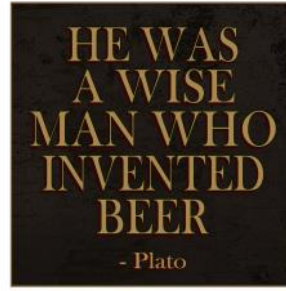

TILE & MARBLE COASTERS

PRODUCT PREFIXES CT & CM

3190

3201

3203

4117

4293

4782

4781

3753

4756

3020

3017

3468

4575

4754

3471

3674